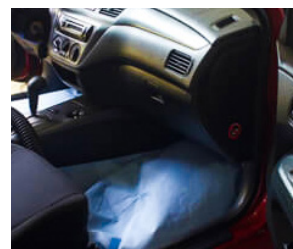

POWER/SWITCH
✔ Switch for hot/cold air selection

WHEELS
✔ Together with the handle, it allows an easy moving

BAGS WITH CROSSES TO DRY CAR MATS

FAST DRYING

SEATS

CAR MATS

ARMCHAIRS

APPLICATIONS

- ✔ DRYING OF CAR INTERIORS
- ✔ DRYING OF MATTRESSES, SOFAS AND ARMCHAIRS

INCLUDED ACCESSORIES

RIP5602
Flexible hot air hose 125cm ø50mm

RIP5601
Flexible hot air hose 175cm ø50mm

CVK62
Drying bag for back seats